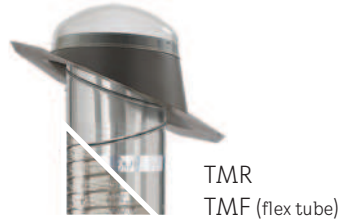

VELUX Sun Tunnel[®] skylights.

The perfect Sun Tunnel for you

VELUX provides a wide range of tubular skylight accessories so you can customize your Sun Tunnel to be precisely what you need.

Flashing Options

VELUX offers multiple flashing options to keep your Sun Tunnel leak-free while providing as much light as possible.

Low-Profile Metal

Available in 10", 14", 22" (select models)

- Best for south, west, and east-facing
- Parallel design to blend with roofline

Pitched Metal

Available in 10", 14" (select models)

- Consistent light distribution throughout the day
- Provides straighter tube run through most roof pitches

Curb Metal

Available in 14"

- One-piece metal, curb-mounted flashing
- Ideal for low roof slopes and tile roofs