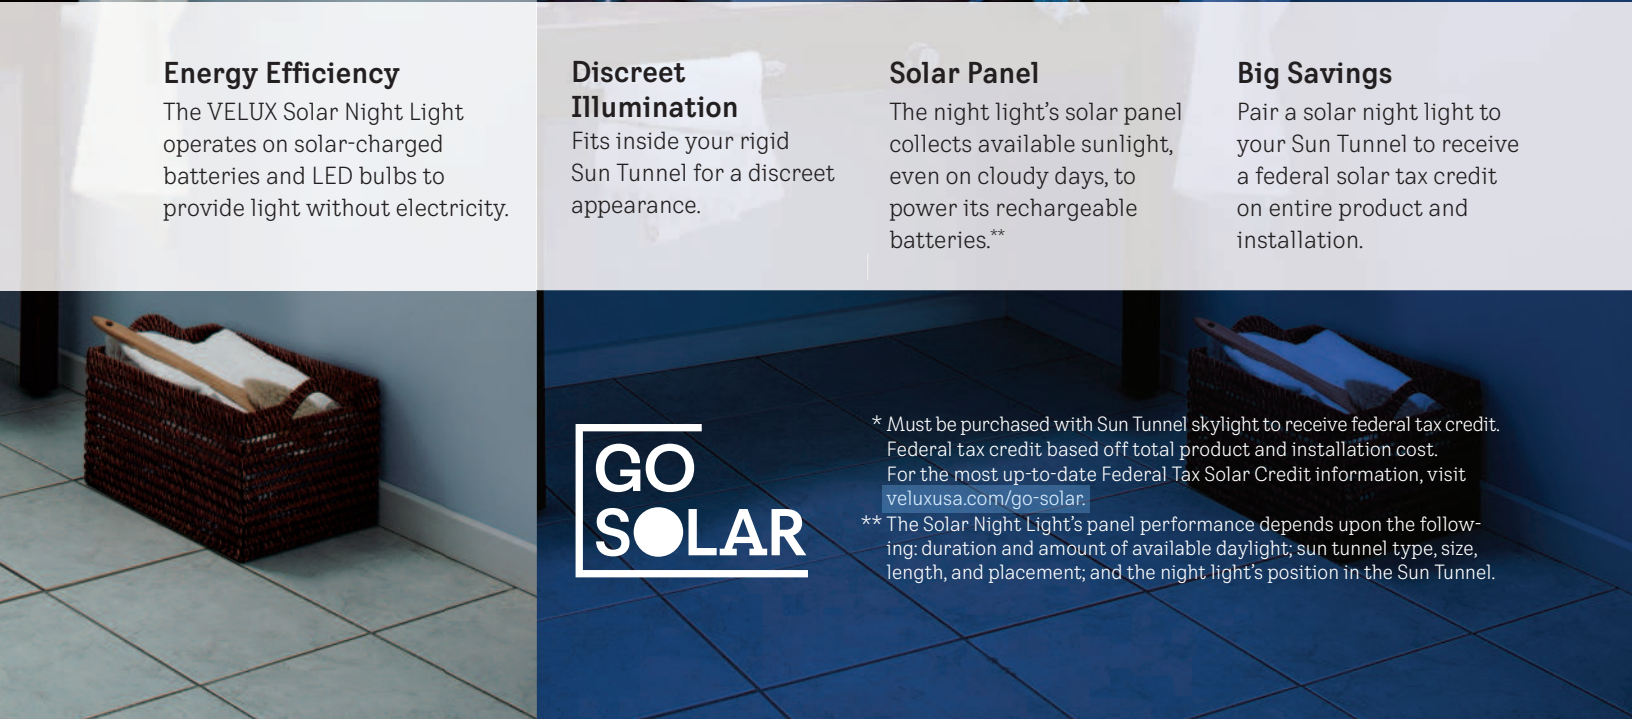

Big Savings

Pair a solar night light to your Sun Tunnel to receive a federal solar tax credit on entire product and installation.