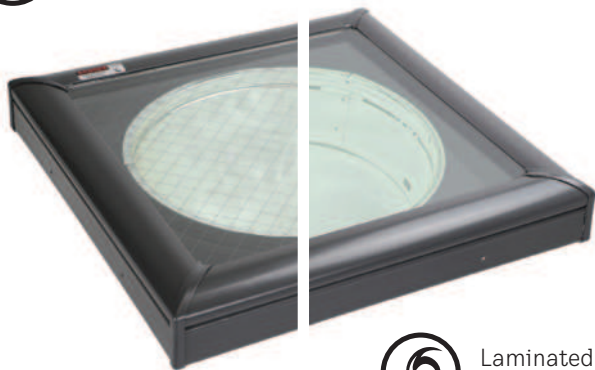

Sun Tunnel® is built to withstand extreme conditions.

Wildfire glass

The VELUX Sun Tunnel® skylight with Wildfire Glass is a one-of-a-kind skylight that meets California's strict building codes and national Wildland-Urban Interface areas. With its unique diamond wire flat glass application, this Sun Tunnel passes Class A Burn Brand testing and brings natural light to any room in your home.

Hurricane resistant glass

The VELUX Sun Tunnel® skylight with Laminated Hurricane Resistant Glass is designed and built to hold strong against high winds and airborne debris. It has Florida Product Approval #6393.1 and HVHZ certification for a secure, efficient way to brighten any room with natural light.

Diamond Wire
Wildfire Glass

Laminated Hurricane
Resistant Glass

Glass options are available for shingle or tile roofs in pan-flashed model TZRQ and curb-mount models TZR/TZRL. See page 10