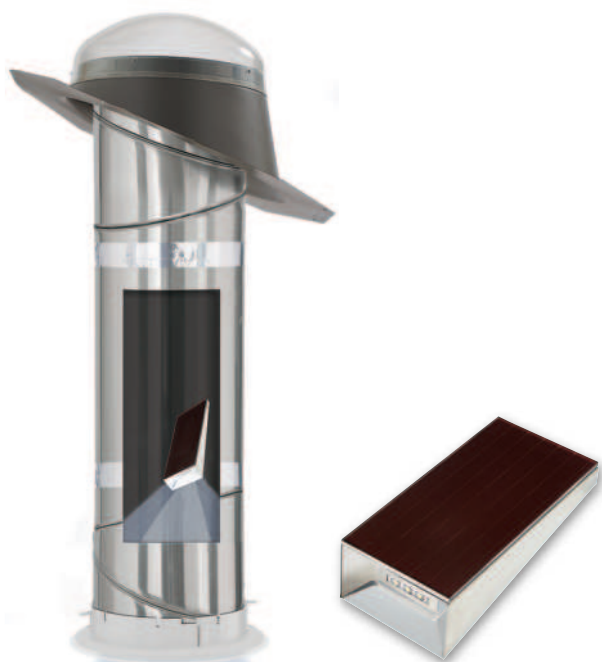

Transform your home in an afternoon

Bring daylight to every corner of your home while increasing your energy efficiency with the VELUX Sun Tunnel skylight.

- 1 Clear UV Resistant Dome**
Captures the most light possible with a clear dome.
- 2 Pitch Adaptor**
Pivots the tube towards the sun and allows for easier installation.
- 3 Metal Flashing**
Provides maximum light capturing while guaranteeing no water penetration.
- 4 Reflective Tube**
Highly reflective inner surface offers 99% light transfer.
- 5 Adjustable Elbow (Rigid Tubes)**
Guides rigid Sun Tunnel around obstructions to bring daylight to the perfect spot.
- 6 Ceiling Ring**
Diffuses light into the space using an energy-efficient frosted dual diffuser system. Diffuser options can be customized to meet décor and style.

Sun Tunnel® is built to withstand extreme conditions.

Wildfire glass

The VELUX Sun Tunnel® skylight with Wildfire Glass is a one-of-a-kind skylight that meets California's strict building codes and national Wildland-Urban Interface areas. With its unique diamond wire flat glass application, this Sun Tunnel passes Class A Burn Brand testing and brings natural light to any room in your home.

Hurricane resistant glass

The VELUX Sun Tunnel® skylight with Laminated Hurricane Resistant Glass is designed and built to hold strong against high winds and airborne debris. It has Florida Product Approval #6393.1 and HVHZ certification for a secure, efficient way to brighten any room with natural light.

VELUX Sun Tunnel® solar night light

When the sun goes down, let a moon-like glow light your way. Designed to fit inside your VELUX Sun Tunnel skylight, the VELUX solar night light provides your space with a soft, soothing light from above when natural light isn't available.