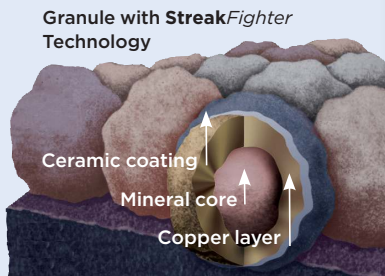

## Algae Resistance

The ultimate in stain protection.

Those streaks you see on other roofs in your neighborhood? That's algae, and it's a common eyesore on roofing throughout North America. CertainTeed's **StreakFighter** technology uses the power of science to repel algae before it can take hold and spread.

**StreakFighter's** granular blend includes naturally algae-resistant copper, helping your roof maintain its curb appeal and look beautiful for years to come.

Diagram for illustrative purposes only.

## Fast, Accurate, Visible

The new and improved **NailTrak** nailing line, a feature on CertainTeed designer shingles.

Now **NailTrak** is brighter than ever before, with high-visibility lines that stand out whether it's daybreak or dusk.

**NailTrak** removes the guesswork with three separately defined lines, creating a large area to guide your nailing and a smaller area for extreme steep-slope applications.