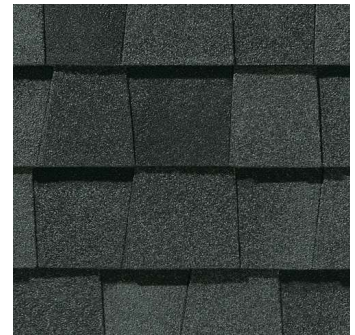

# LANDMARK® PRO COLOR PALETTE

Max Def Cobblestone Gray

Max Def Georgetown Gray

Max Def Colonial Slate

Max Def Weathered Wood

Max Def Driftwood

Max Def Prairie Wood

Max Def Pewter