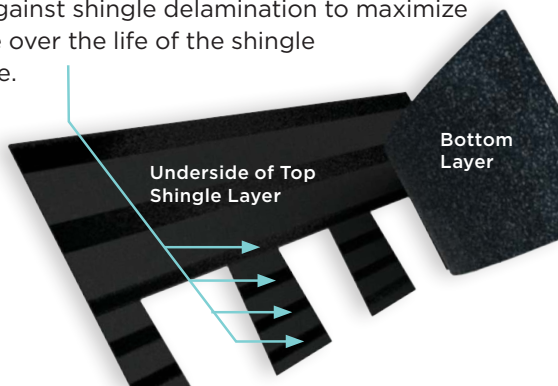

QuadraBond®

Advanced Layering

CertainTeed's specially formulated adhesive adheres shingle layers at four points, more than any other manufacturer. This superior bond provides greater protection against shingle delamination to maximize performance over the life of the shingle in any climate.