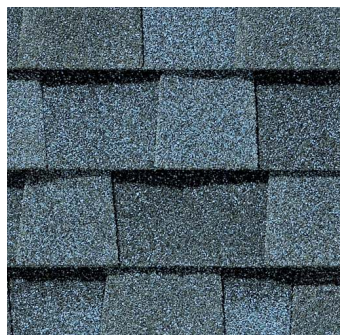

Max Def Coastal Blue